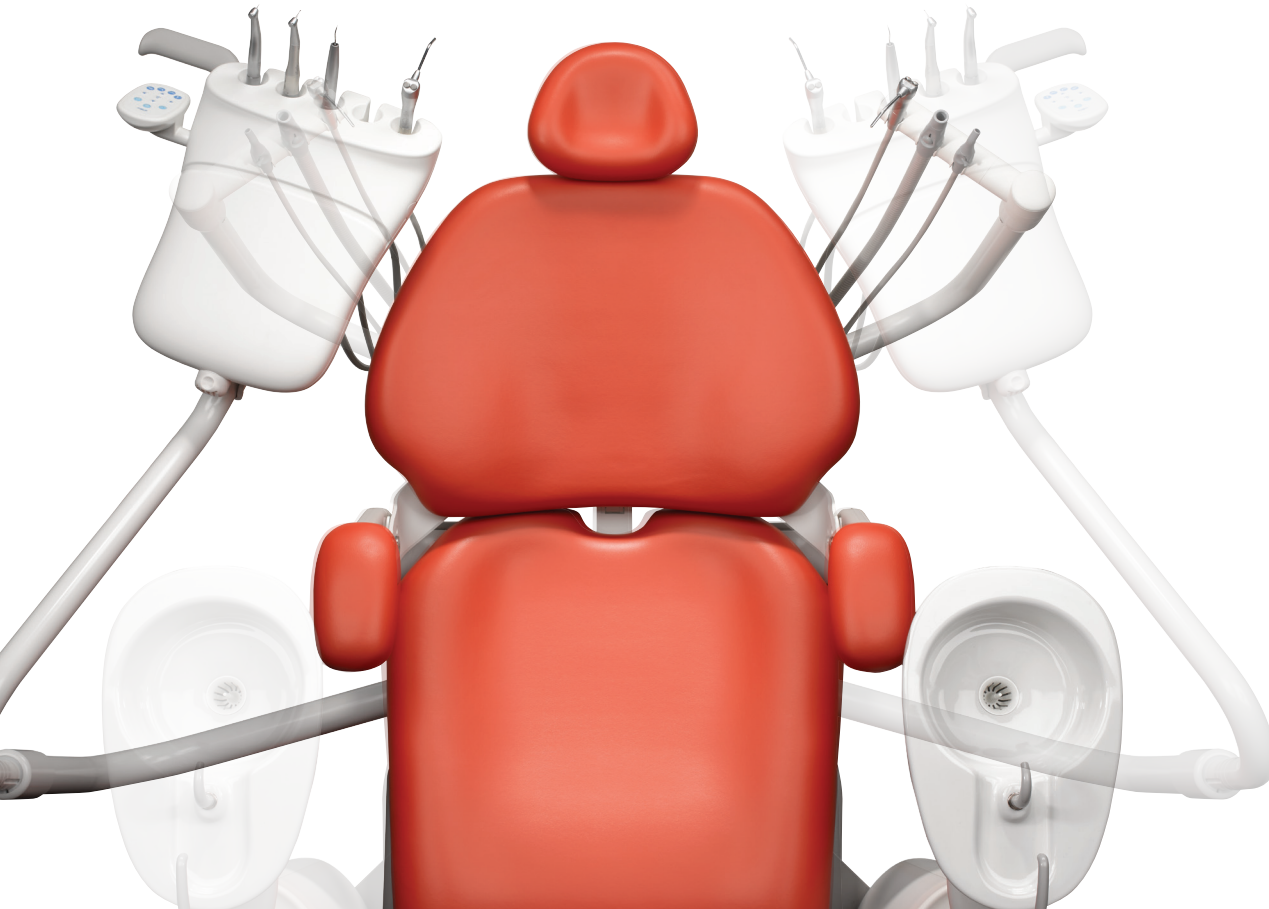

The delivery system can be mounted either on the front hub of the chair or onto the rear mounting point. This makes the unit more flexible and offers different set-ups for patient entry/exits.

The Performer is known for its reliability and now with added functionality and a multitude of options available, you can be safe in the knowledge that this is a chair built for longevity.

Dental Light Choices

Performer light

571 Halogen light

LED light

Left- or right-handed, you decide

The Performer can be set up for either left-handed or right-handed dentists, allowing flexibility in the dental practice. The super smooth delivery system and assistant's instrumentation can be switched to allow efficient dentistry between a right-handed and a left-handed user. Just one of the added benefits of the new Performer.

- Fully ambidextrous - change from right-hand to left-hand configuration in seconds
- Contemporary and stylish delivery system
- User programmable touchpad
- Hydraulic cantilever system for a smooth, quiet operation with lots of power
- Robust cast metal construction
- 400 pound (181kg) patient capacity
- Single or two piece floorbox to accommodate placement of utilities
- Choice of halogen or LED light
- Large 2 litre water bottle, for fewer refills
- Safety lift arm stop plate
- Assistant's instrumentation SYR-HVE-SE
- Monitor mount with swivel and tilt
- 300 watt power supply