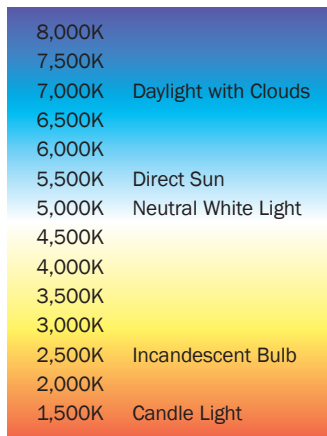

High CRI Lower CRI

By producing a color rendering index (CRI) of 94 at 5,000K, the A-dec LED mimics nature. Observe the difference when compared to less refined LED operatory lights with a lower CRI.

A-dec LED